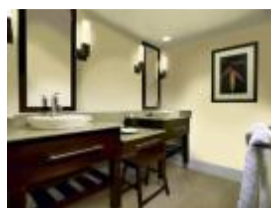

Marriott Aruba Resort & Stellaris Casino Hotel

Address: L.G. Smith Boulevard Number 101 Palm Beach Aruba

Location: Lake/Sea Side

Popular with families and couples, Aruba Marriott Resort and Stellaris Casino features a sizable atrium lobby with marble and warm-wood trim, chandeliers, potted plants, and cushioned seating as well as an expansive courtyard containing cactus gardens, bamboo stands, palm trees, oversized pottery, and teak benches. Furnished with thatched shades, a 100-yard-wide, 60-yard-deep section of Palm Beach fronting...

Hotel Overview

Popular with families and couples, Aruba Marriott Resort and Stellaris Casino features a sizable atrium lobby with marble and warm-wood trim, chandeliers, potted plants, and cushioned seating as well as an expansive courtyard containing cactus gardens, bamboo stands, palm trees, oversized pottery, and teak benches.

Furnished with thatched shades, a 100-yard-wide, 60-yard-deep section of Palm Beach fronting the resort slopes down to the turquoise sea. The Aruba Marriott Resort's lagoon-style pool features a rock-grotto waterfall that bends around a pool bar containing a swim-up counter. On the other side of the rock formation is a nine-person free-form spa tub. The pool's sundeck is furnished with cushioned lounge chairs. On the beach are both a windsurfing center and a watersports center.

LOCATION

Marriott Aruba Resort & Stellaris Casino is on the north end of Palm Beach, less than 6 miles from Oranjestad's shopping district, features sun and sea facilities and activities for couples and families.

PROPERTY AMENITIES

- Ruth's Chris Steakhouse - Open for dinner. Reservations recommended.
- La Vista - Air-conditioned dining room with glass walls and terrace seating under thatched-roof shades. Breakfast, lunch, themed-dinner buffets as well as à la carte menus.
- Ketsu Sushi Bar - Located in lobby. Shares spaces in warm-wood pavilion with The Lobby Lounge. Open for dinner only.
- Simply Fish - Beach tables set up in evening for menu featuring seafood such as lobster and swordfish as well as steak.
- Wave's Beach Bar & Grill - Open-air spot with seating in shaded wood pavilions and on umbrella-table terrace. Open for lunch, with menu choices such as fried appetizers, salads, sandwiches, burgers, blackened red snapper. Bar and swim-up bar for tropical drinks.
- Lobby Café - Open 24 hours for sandwiches, pastries, coffee, espresso drinks, ice cream.
- An 18,000-square-foot casino at the Aruba Marriott Resort and Stellaris Casino offers slot machines, blackjack, craps, roulette, Caribbean stud poker, and three-card poker and includes a bar that presents live music nightly. A large, 24-hour, air-conditioned, complimentary health club contains men's and women's saunas, weight machines, and free weights on a main floor and cardio machines and televisions on a mezzanine. A beauty salon provides hair and nail care and includes one room for massage and another for facials.

ROOM AMENITIES